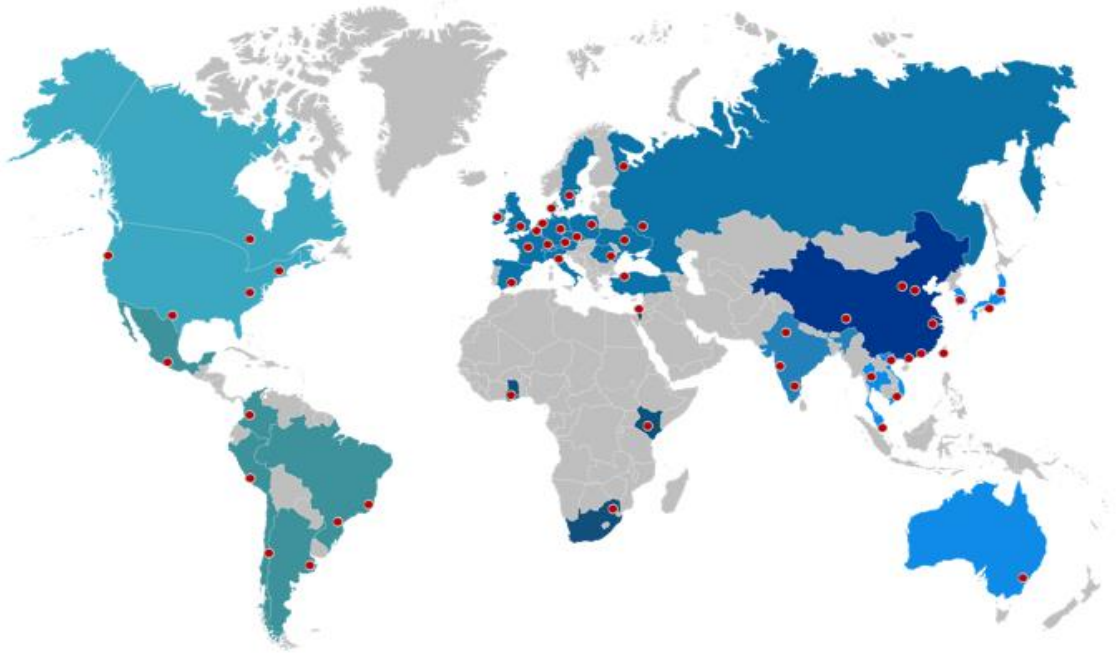

Ministry of Economy and Industry
Foreign Trade Administration

JETRO Sao Paulo Scale Up In Brazil

Itzhak Reich

Consul of Economic Affairs in São Paulo

Foreign Trade Administration | Your Connection to Israeli Innovation

Startup Nation

Israel lacks natural resources – development based on human capital

More than
300 Multinational
with R&D centers in Israel

13% of GDP
comes from high-tech

Around
7000 startups
in a 9.2 M inhabitants country
Largest startups concentration

Ranked
3rd
In number of companies
listed at Nasdaq - Only
after USA and China

Ranked
4th
In 2019 Global Startup
Ecosystem
(after USA, UK and
Canada)

around
140
Companies interested in
Brazilian market per year
(by ERM process only)

- Positive response from Israeli companies
- Success cases
 - Companies start doing business in Brazil
 - Investments
- Qualified network for companies
- Establishing Local Presence

Continuously Evolving and Improving